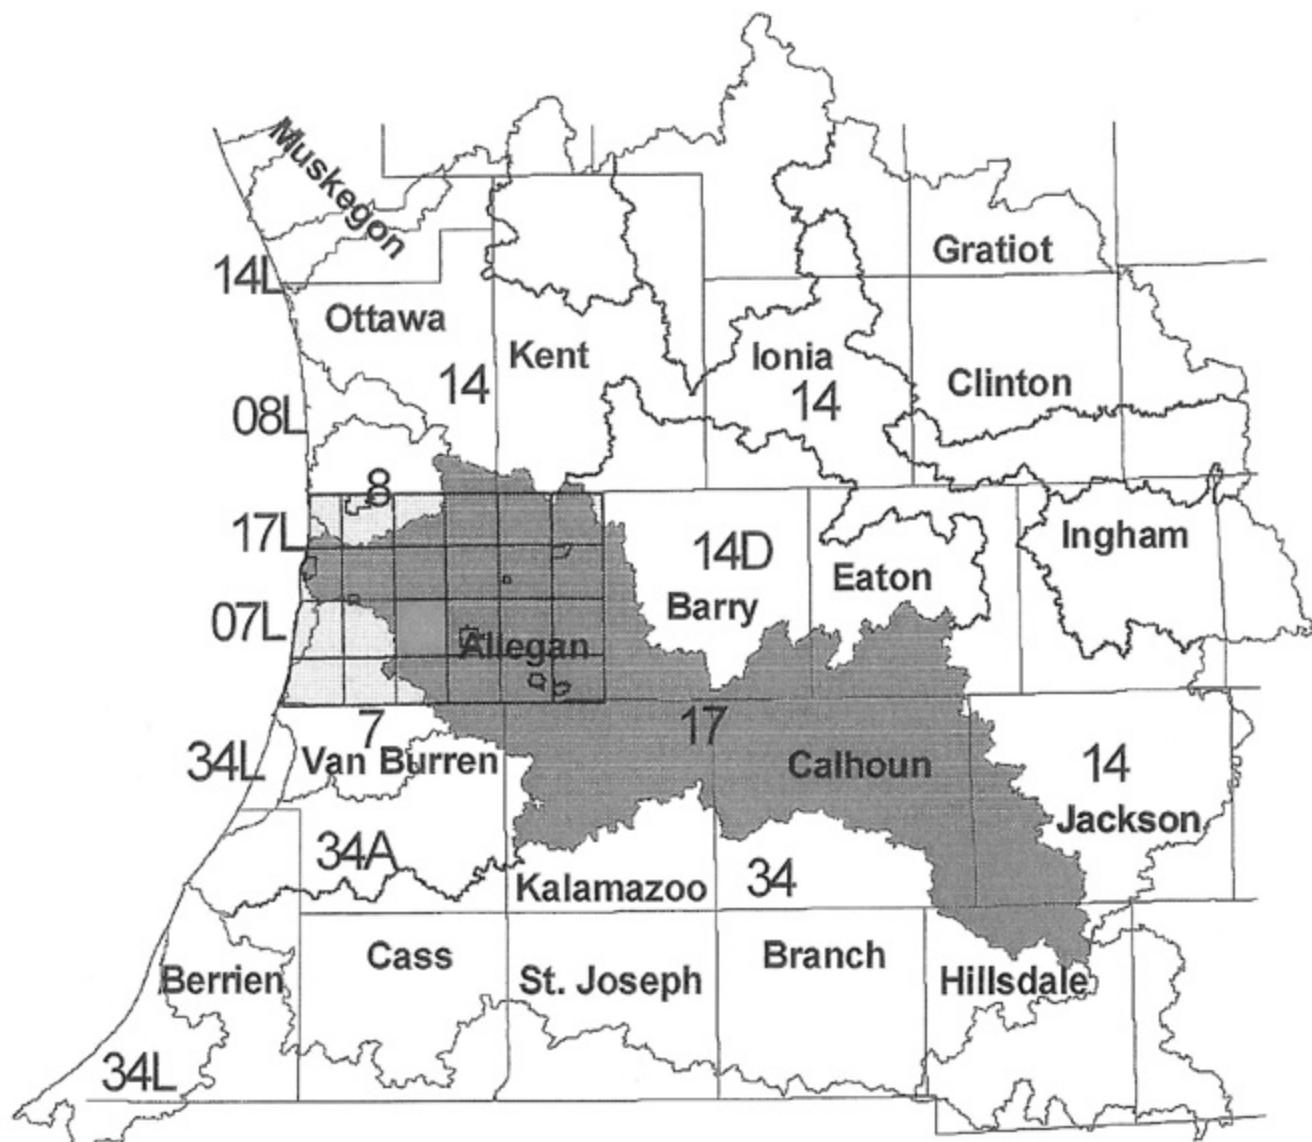

Map 9
Kalamazoo River Watershed

Note: Basin numbers followed by an "L" denotes lake drainage.

River Basin

- 7 Black
- 8 Macatawa
- 14 Grand
- 14D Thornapple
- 17 Kalamazoo
- 34 St. Joseph
- 34A Paw Paw

Valley Township

Kalamazoo River Watershed